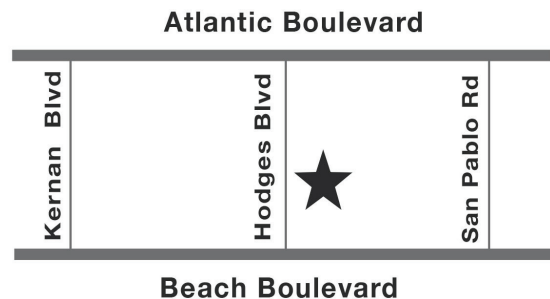

GENERAL ADMISSION:

$20/adults

$10/students

PROV ALUMNI: $15*

VIP EXPERIENCE : **$40**

- Priority Seating in VIP Section
- Private restrooms
- Early access - Doors open 30 min early
- VIP Beauty Themed Reception with refreshments
- Character experience with photos
- Door prizes
- Special prizes

*For discount code email: alumni@prov.org

Get your tickets at www.prov.org/beauty/